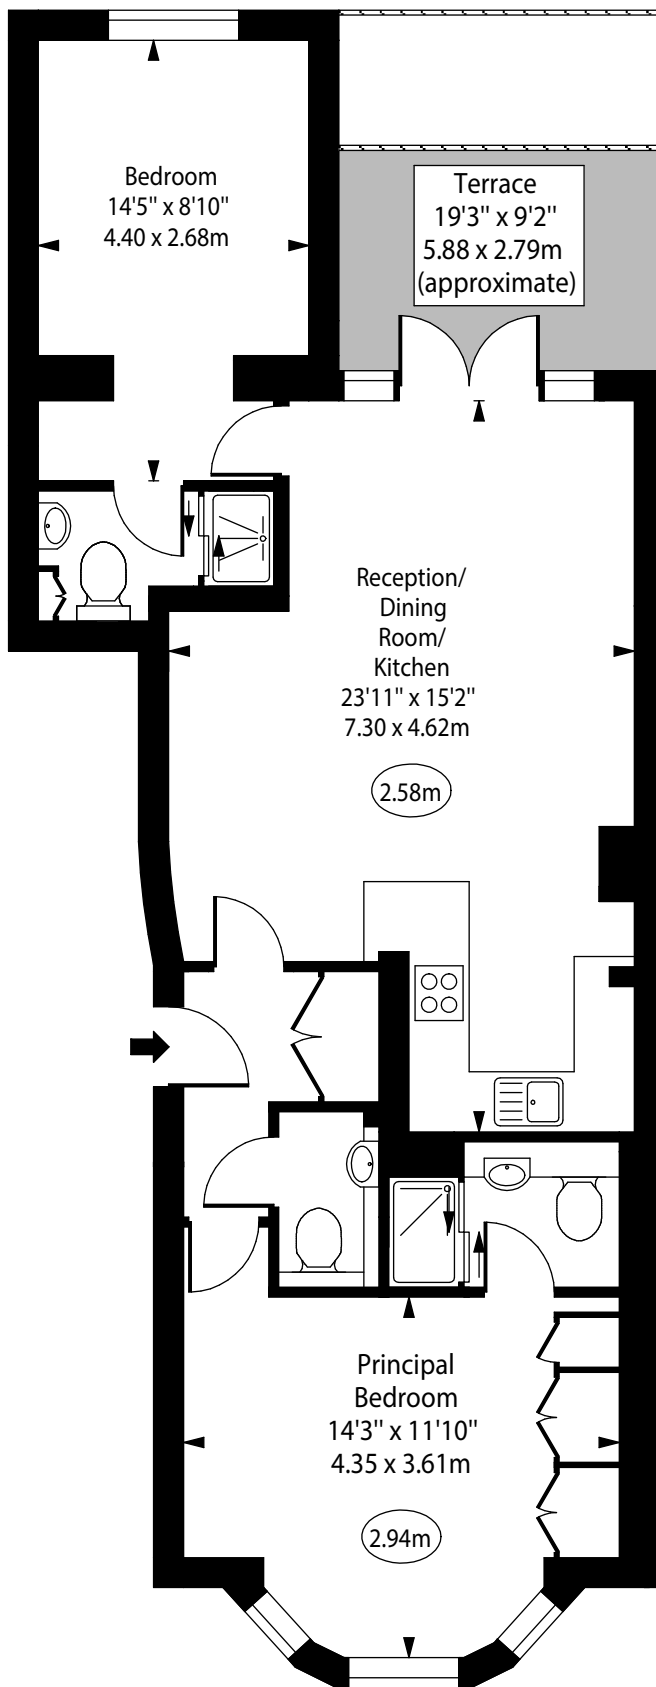

Arundel Gardens, W11

○ - Ceiling Height

Ground Floor

Approx Gross Internal Area

722 Sq Ft - 67.07 Sq M

Every attempt has been made to ensure the accuracy of the floor plan shown. However, all measurements, fixtures, fittings, and data shown are approximate interpretations and for illustrative purposes only. Measured according to the RICS. Not To Scale.