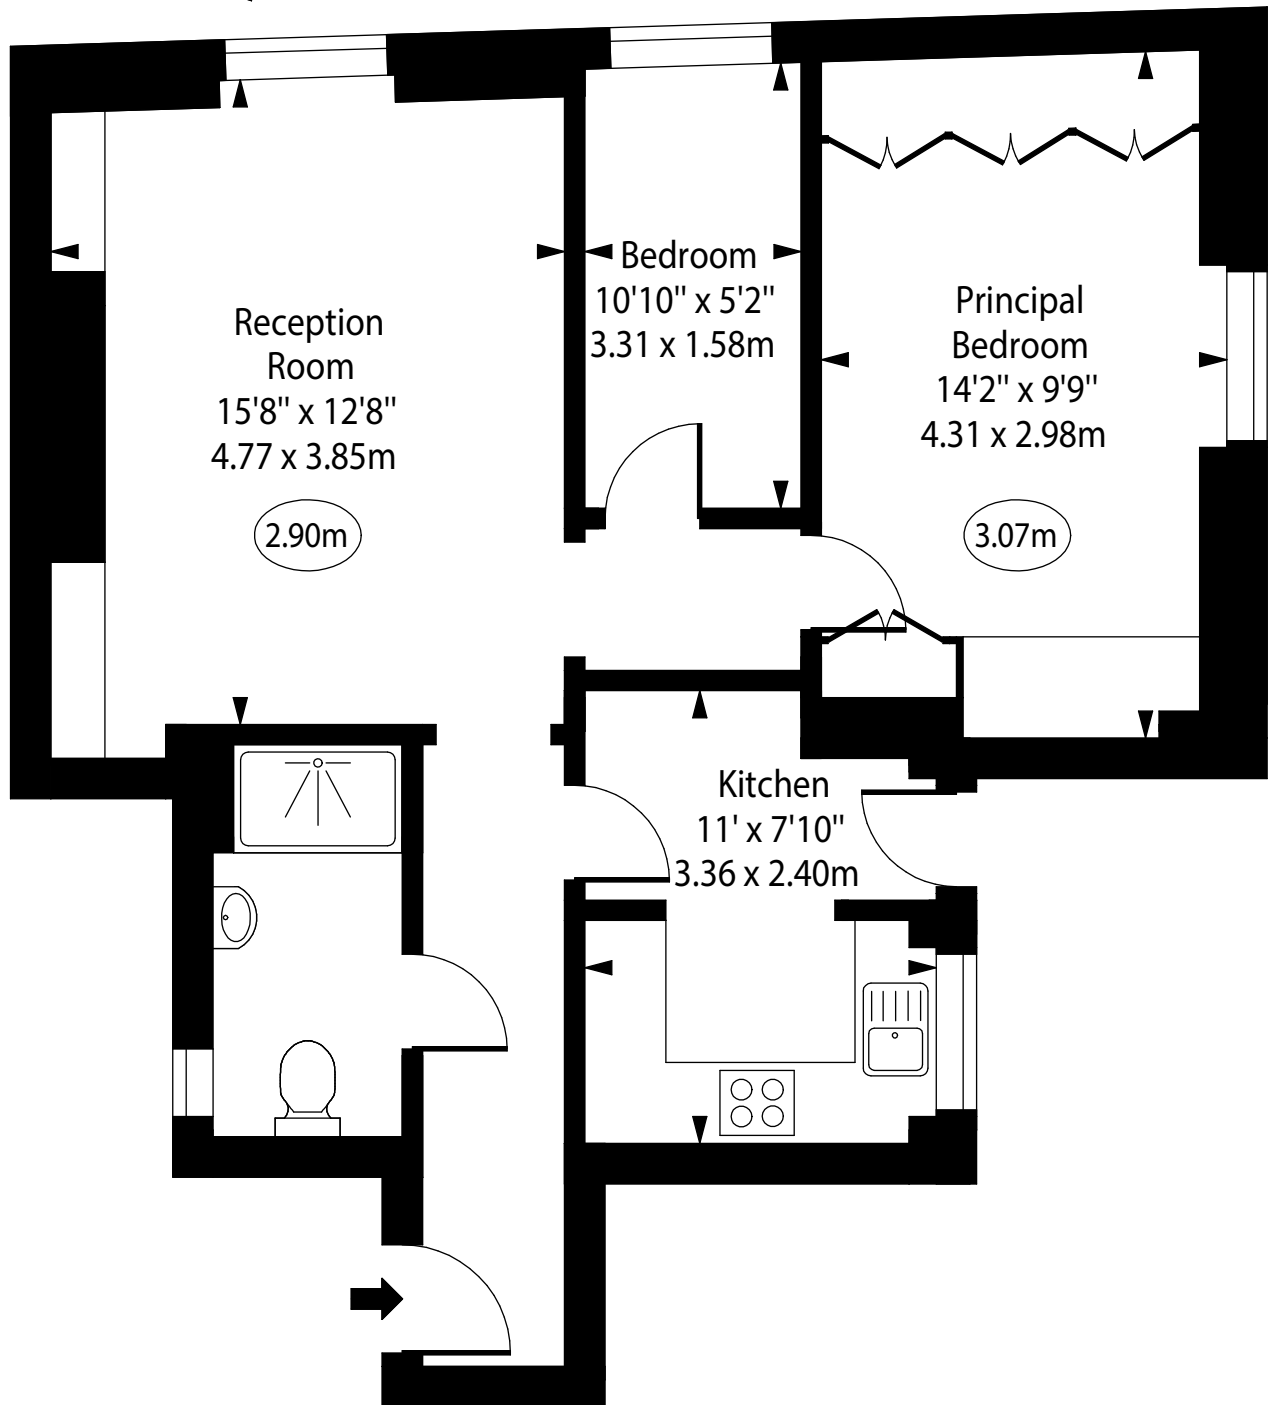

Carlisle Mansions, SW1P

○ - Ceiling Height

Basement Floor

Approx Gross Internal Area

640 Sq Ft - 59.46 Sq M

For Illustration Purposes Only - Not To Scale

www.goldens.co.uk

Ref. No. 025801J