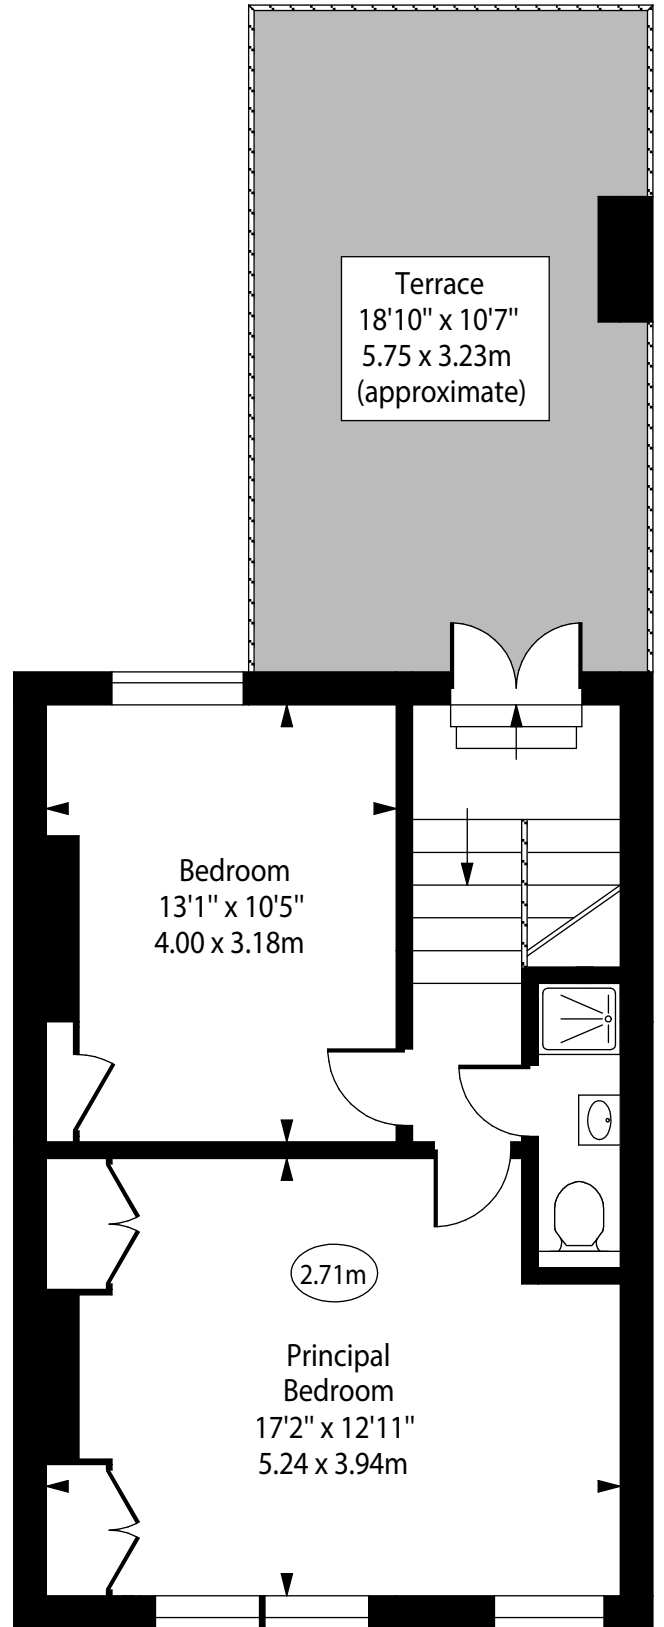

Fairbridge Road, N19

○ - Ceiling Height

Approx Gross Internal Area

1122 Sq Ft - 104.23 Sq M

For Illustration Purposes Only - Not To Scale

www.goldlens.co.uk

Ref. No. 021259MS