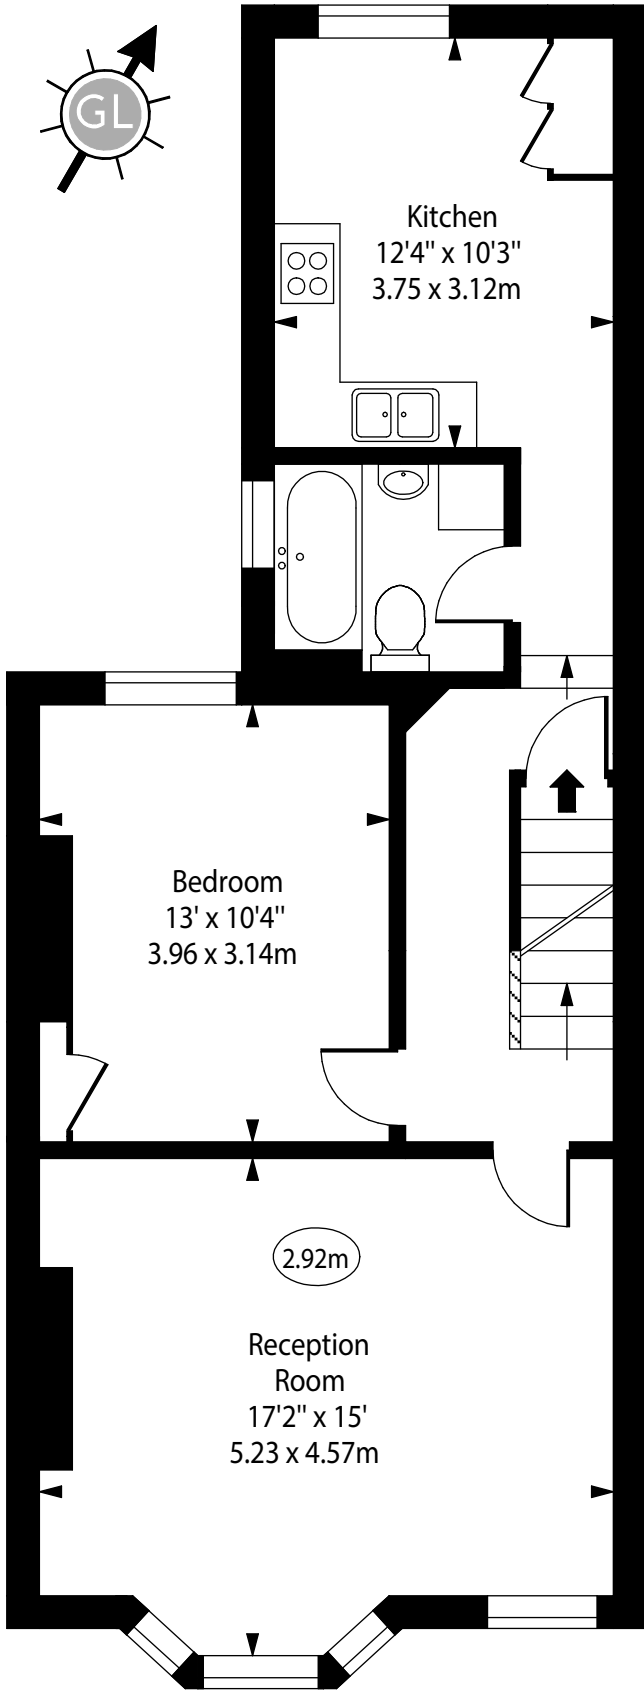

Fairbridge Road, N19

○ - Ceiling Height

Approx Gross Internal Area

1122 Sq Ft - 104.23 Sq M

For Illustration Purposes Only - Not To Scale

www.goldlens.co.uk

Ref. No. 021259MS